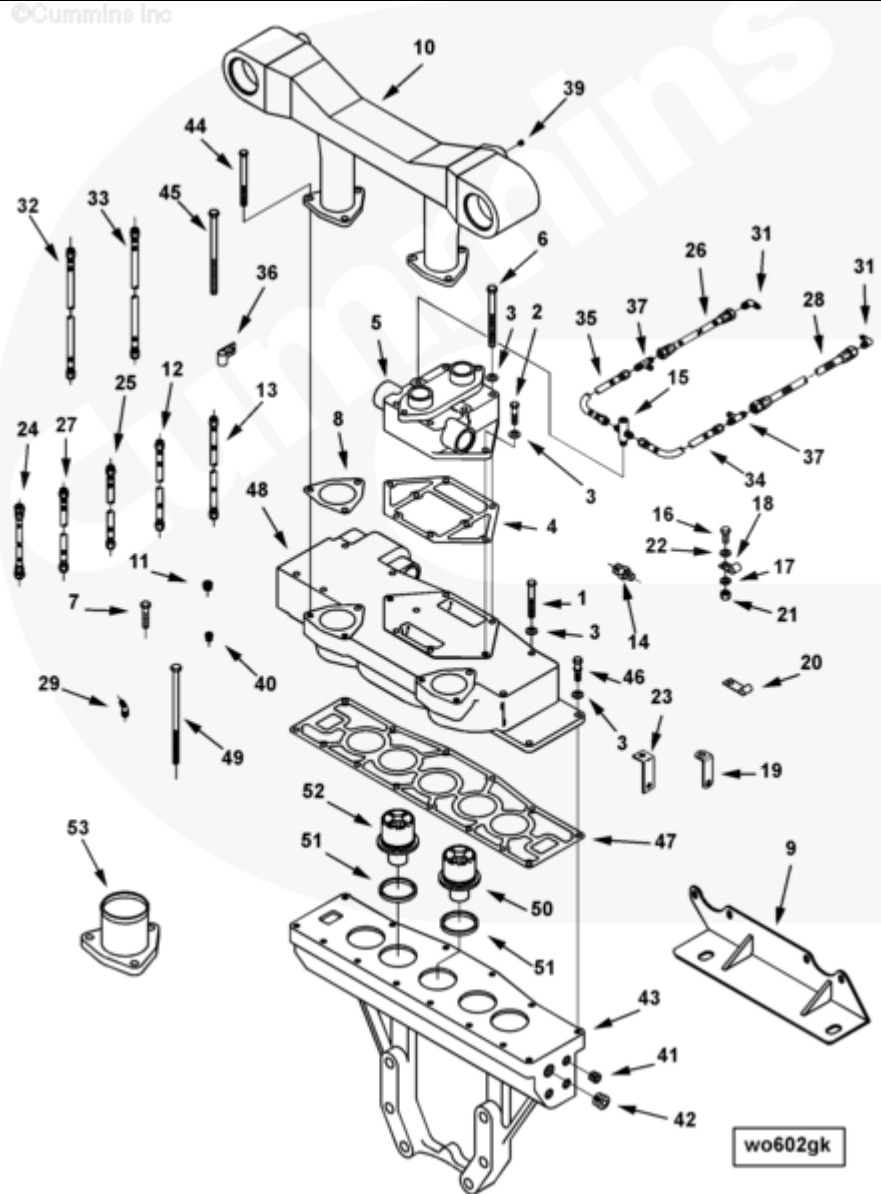

[SMALL](#) | [MEDIUM](#) | [LARGE](#)

Cart	Ref No	Part Number	Part Description	Required	Remarks
View My Cart					
		<a href="#">WO6041-08</a>	Water Outlet Connection		LTA thermostat support and

					housing assembly
					To be used with engine
					mounted heat exchanger.
					For use on KTA38-M2/m1/m0.
<input type="checkbox"/>	1	S 141	Hexagon Head Cap Screw	6	3/8 - 16 X 2 3/4 in.
<input type="checkbox"/>	2	108707	Hexagon Head Cap Screw	2	3/8 - 16 x 1 1/2 in.
<input type="checkbox"/>	3	3036460	Spring Washer	34	
<input type="checkbox"/>	4	3052908	Water Transfer Connection Gasket	1	
<input type="checkbox"/>	5	3897746	Water Transfer Connection	1	
<input type="checkbox"/>	6	S 106 C	Hexagon Head Cap Screw	2	3/8 - 16 X 4 3/4 in.
<input type="checkbox"/>	7	S 120	Hexagon Head Cap Screw	4	3/8 - 16 X 1 3/4 in.
<input type="checkbox"/>	8	3049364	Connection Gasket	2	
<input type="checkbox"/>	9	3393217	Heat Exchanger Bracket	1	
<input type="checkbox"/>	10	3897672	Water Outlet Connection	1	
<input type="checkbox"/>	11	3628609	Pipe Plug	1	3/8-18.
<input type="checkbox"/>	12	3634470	Flexible Hose	1	
<input type="checkbox"/>	13	3634471	Flexible Hose	1	
<input type="checkbox"/>	14	69461	Male Connector	1	
<input type="checkbox"/>	15	3626660	Male Union Cross	1	
<input type="checkbox"/>	16	S 109	Hexagon Head Cap Screw	3	3/8 - 16 x 7/8 in.
<input type="checkbox"/>	17	S 604	Lock Washer	3	3/8 in.
<input type="checkbox"/>	18	108722	Clip	5	
<input type="checkbox"/>	19	109895	Oil Tube Bracket	2	
<input type="checkbox"/>	20	3175058	Clip	6	
<input type="checkbox"/>	21	3201128	Regular Hexagon Nut	2	3/8 - 16 UNC.
<input type="checkbox"/>	22	3628902	Plain Washer	6	
<input type="checkbox"/>	23	3629729	Water Tube Bracket	1	
	24	AS 4009 SS	Flexible Hose	1	
<input type="checkbox"/>	25	3634468	Flexible Hose	1	
<input type="checkbox"/>	26	AS 4014 40SS		1	